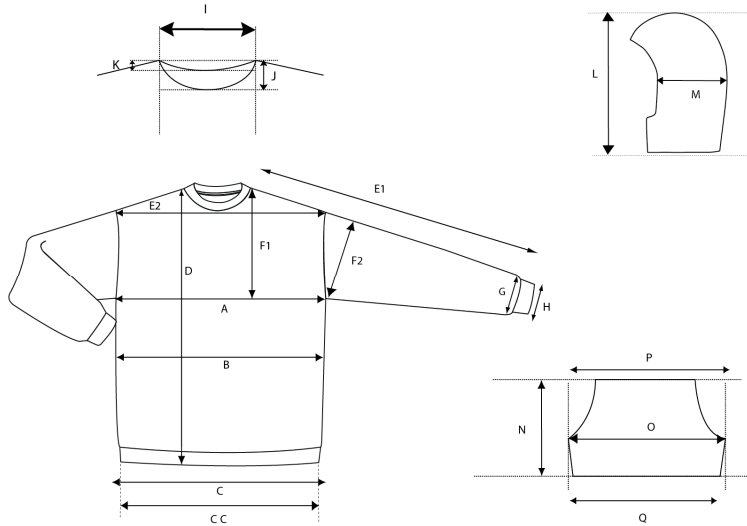

Measurement list

Style Info				BW Picture	
Brand	Clique	Style	Basic Hoody		
Article number	021031				
		Size	XS - 5XL		

Production Size Specification

		XS	S	M	L	XL	XXL	3XL	Toleranc
A	1/2 Chest	46,00	50,00	54,00	59,00	64,00	69,00	75,00	
B	1/2 Waist	46,00	50,00	54,00	59,00	64,00	69,00	74,00	
C	1/2 Bottom	44,00	48,00	52,00	57,00	62,00	67,00	70,00	
CC	1/2 Bottom Relaxed	41,50	44,00	46,50	50,00	53,50	57,00	59,00	